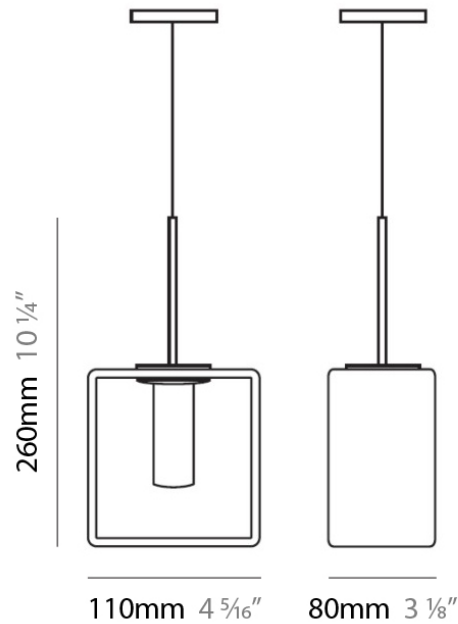

DOMINO SUSPENSION

D81045-WHI

PROJECT	
TYPE	
NOTES	
QUANTITY	
DATE	

GENERAL

Series: Domino
Brand: Panzeri
Division: Design
Mounting Type: Suspension
Mounting Location: Ceiling
Subcategory: Pendant

PHYSICAL

Length (mm): 110
Length (in): 4 ⁵/₁₆
Width (mm): 80
Width (in): 3 ¹/₈
Height (mm): 260
Height (in): 10 ¹/₄
Max. Overall Height (mm): 2260
Max. Overall Height (in): 89
Weight (kg): 1.23
Weight (lbs): 2.71
Diffuser: Matte White Blown Glass

ELECTRICAL

Number of Lamps: 1
Lamp Type: LED Retrofit / Halogen
Bulb Included: Bulb Not Included
Total Output Wattage (W): 13 / 60
Max. Wattage Per Lamp (W): 13 / 60
Lamp Base: G9
Input Voltage (V): 120

LED

OPTICAL

RATINGS AND CERTIFICATIONS

Certified By: CSA Certified to UL and CSA Standards