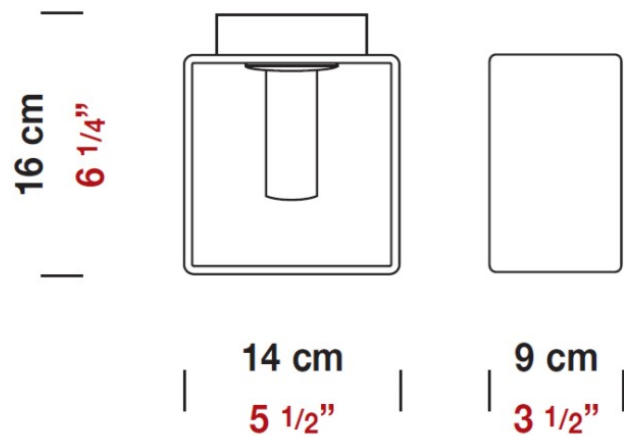

DOMINO SURFACE

D82036-WHI

PROJECT _____

TYPE _____

NOTES _____

QUANTITY _____

DATE _____

GENERAL

Series: Domino

Brand: Panzeri

Division: Design

Mounting Type: Surface

Mounting Location: Wall

Subcategory: Ambient

PHYSICAL

Shape: Rectangle

Length (mm): 140

Length (in): 5 1/2

Width (mm): 90

Width (in): 3 5/16

Height (mm): 160

Height (in): 6 3/16

Light Distribution: Direct / Indirect

Weight (kg): 1.23

Weight (lbs): 2.71

Diffuser: Matte White Blown Glass

Fixture Material: Glass / Aluminum

ELECTRICAL

Number of Lamps: 1

Lamp Type: LED Retrofit / Halogen

Bulb Included: Bulb Not Included

Max. Wattage Per Lamp (W): 3 / 35

Lamp Base: G9

Driver Included: No

LED

OPTICAL

RATINGS AND CERTIFICATIONS

Certified By: CSA Certified to UL and CSA Standards

IP rating: IP40