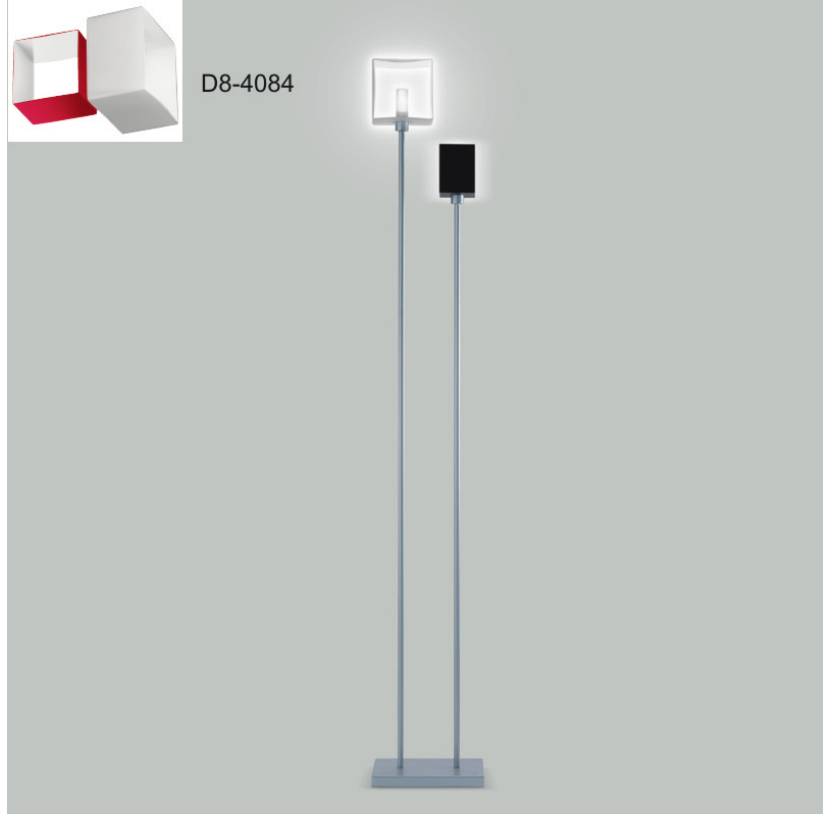

DOMINO PORTABLE

D84084

GENERAL

Series: Domino
Brand: Panzeri
Division: Design
Mounting Type: Portable
Mounting Location: Floor
Subcategory: Floor

PHYSICAL

Length (mm): 232
Length (in): 9 1/4
Width (mm): 165
Width (in): 6 1/2
Height (mm): 1650
Height (in): 65
Weight (kg): 1.23
Weight (lbs): 2.7
Diffuser: Matte White Printed Pyrex
Fixture Material: Metal

ELECTRICAL

Number of Lamps: 2
Lamp Type: LED Retrofit / Halogen
Lamp Shape: T10
Bulb Included: Bulb Not Included
Total Output Wattage (W): 28 / 120
Max. Wattage Per Lamp (W): 13 / 60
Lamp Base: G9
Input Voltage (V): 120

LED

OPTICAL

RATINGS AND CERTIFICATIONS

Certified By: CSA Certified to UL and CSA Standards
IP rating: IP40

PROJECT	
TYPE	
NOTES	
QUANTITY	
DATE