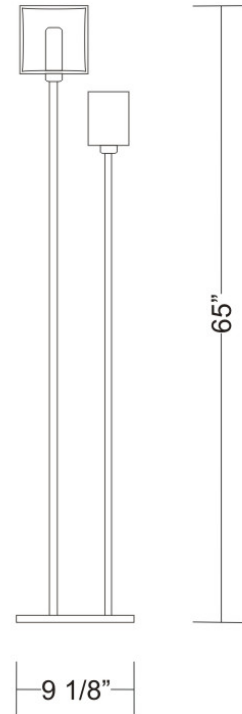

DOMINO PORTABLE

D84084

GENERAL

Series: Domino
Brand: Panzeri
Division: Design
Mounting Type: Portable
Mounting Location: Floor
Subcategory: Floor

PHYSICAL

Length (mm): 232
Length (in): 9 1/4
Width (mm): 165
Width (in): 6 1/2
Height (mm): 1650
Height (in): 65
Weight (kg): 1.23
Weight (lbs): 2.7
Diffuser: Matte White Printed Pyrex
Fixture Material: Metal

ELECTRICAL

Number of Lamps: 2
Lamp Type: LED Retrofit / Halogen
Lamp Shape: T10
Bulb Included: Bulb Not Included
Total Output Wattage (W): 28 / 120
Max. Wattage Per Lamp (W): 13 / 60
Lamp Base: G9
Input Voltage (V): 120

LED

OPTICAL

RATINGS AND CERTIFICATIONS

Certified By: CSA Certified to UL and CSA Standards
IP rating: IP40

PROJECT	
TYPE	
NOTES	
QUANTITY	
DATE