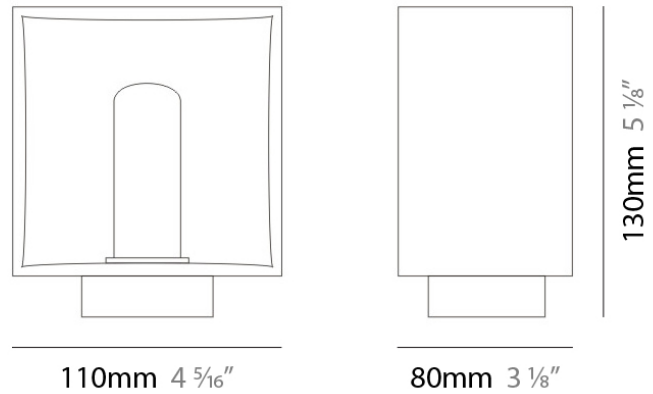

DOMINO PORTABLE

D84080

PROJECT
TYPE
NOTES
QUANTITY
DATE

GENERAL

Series: Domino
Brand: Panzeri
Division: Design
Mounting Type: Portable
Mounting Location: Table
Subcategory: Table

PHYSICAL

Shape: Cube
Length (mm): 110
Length (in): 4 ⁵/₁₆
Width (mm): 80
Width (in): 3 ¹/₈
Height (mm): 130
Height (in): 5 ¹/₈
Light Distribution: Omnidirectional
Weight (kg): 1.23
Weight (lbs): 2.7
Diffuser: Black Blown Glass
Fixture Finish: Metallic Gray
Fixture Material: Glass / Aluminum

ELECTRICAL

Number of Lamps: 1
Lamp Type: LED Retrofit
Lamp Shape: T4
Bulb Included: Bulb Not Included
Total Output Wattage (W): 3
Max. Wattage Per Lamp (W): 3
Lamp Base: G9
Input Voltage (V): 120

LED

OPTICAL

RATINGS AND CERTIFICATIONS

Certified By: CSA Certified to UL and CSA Standards
IP rating: IP40